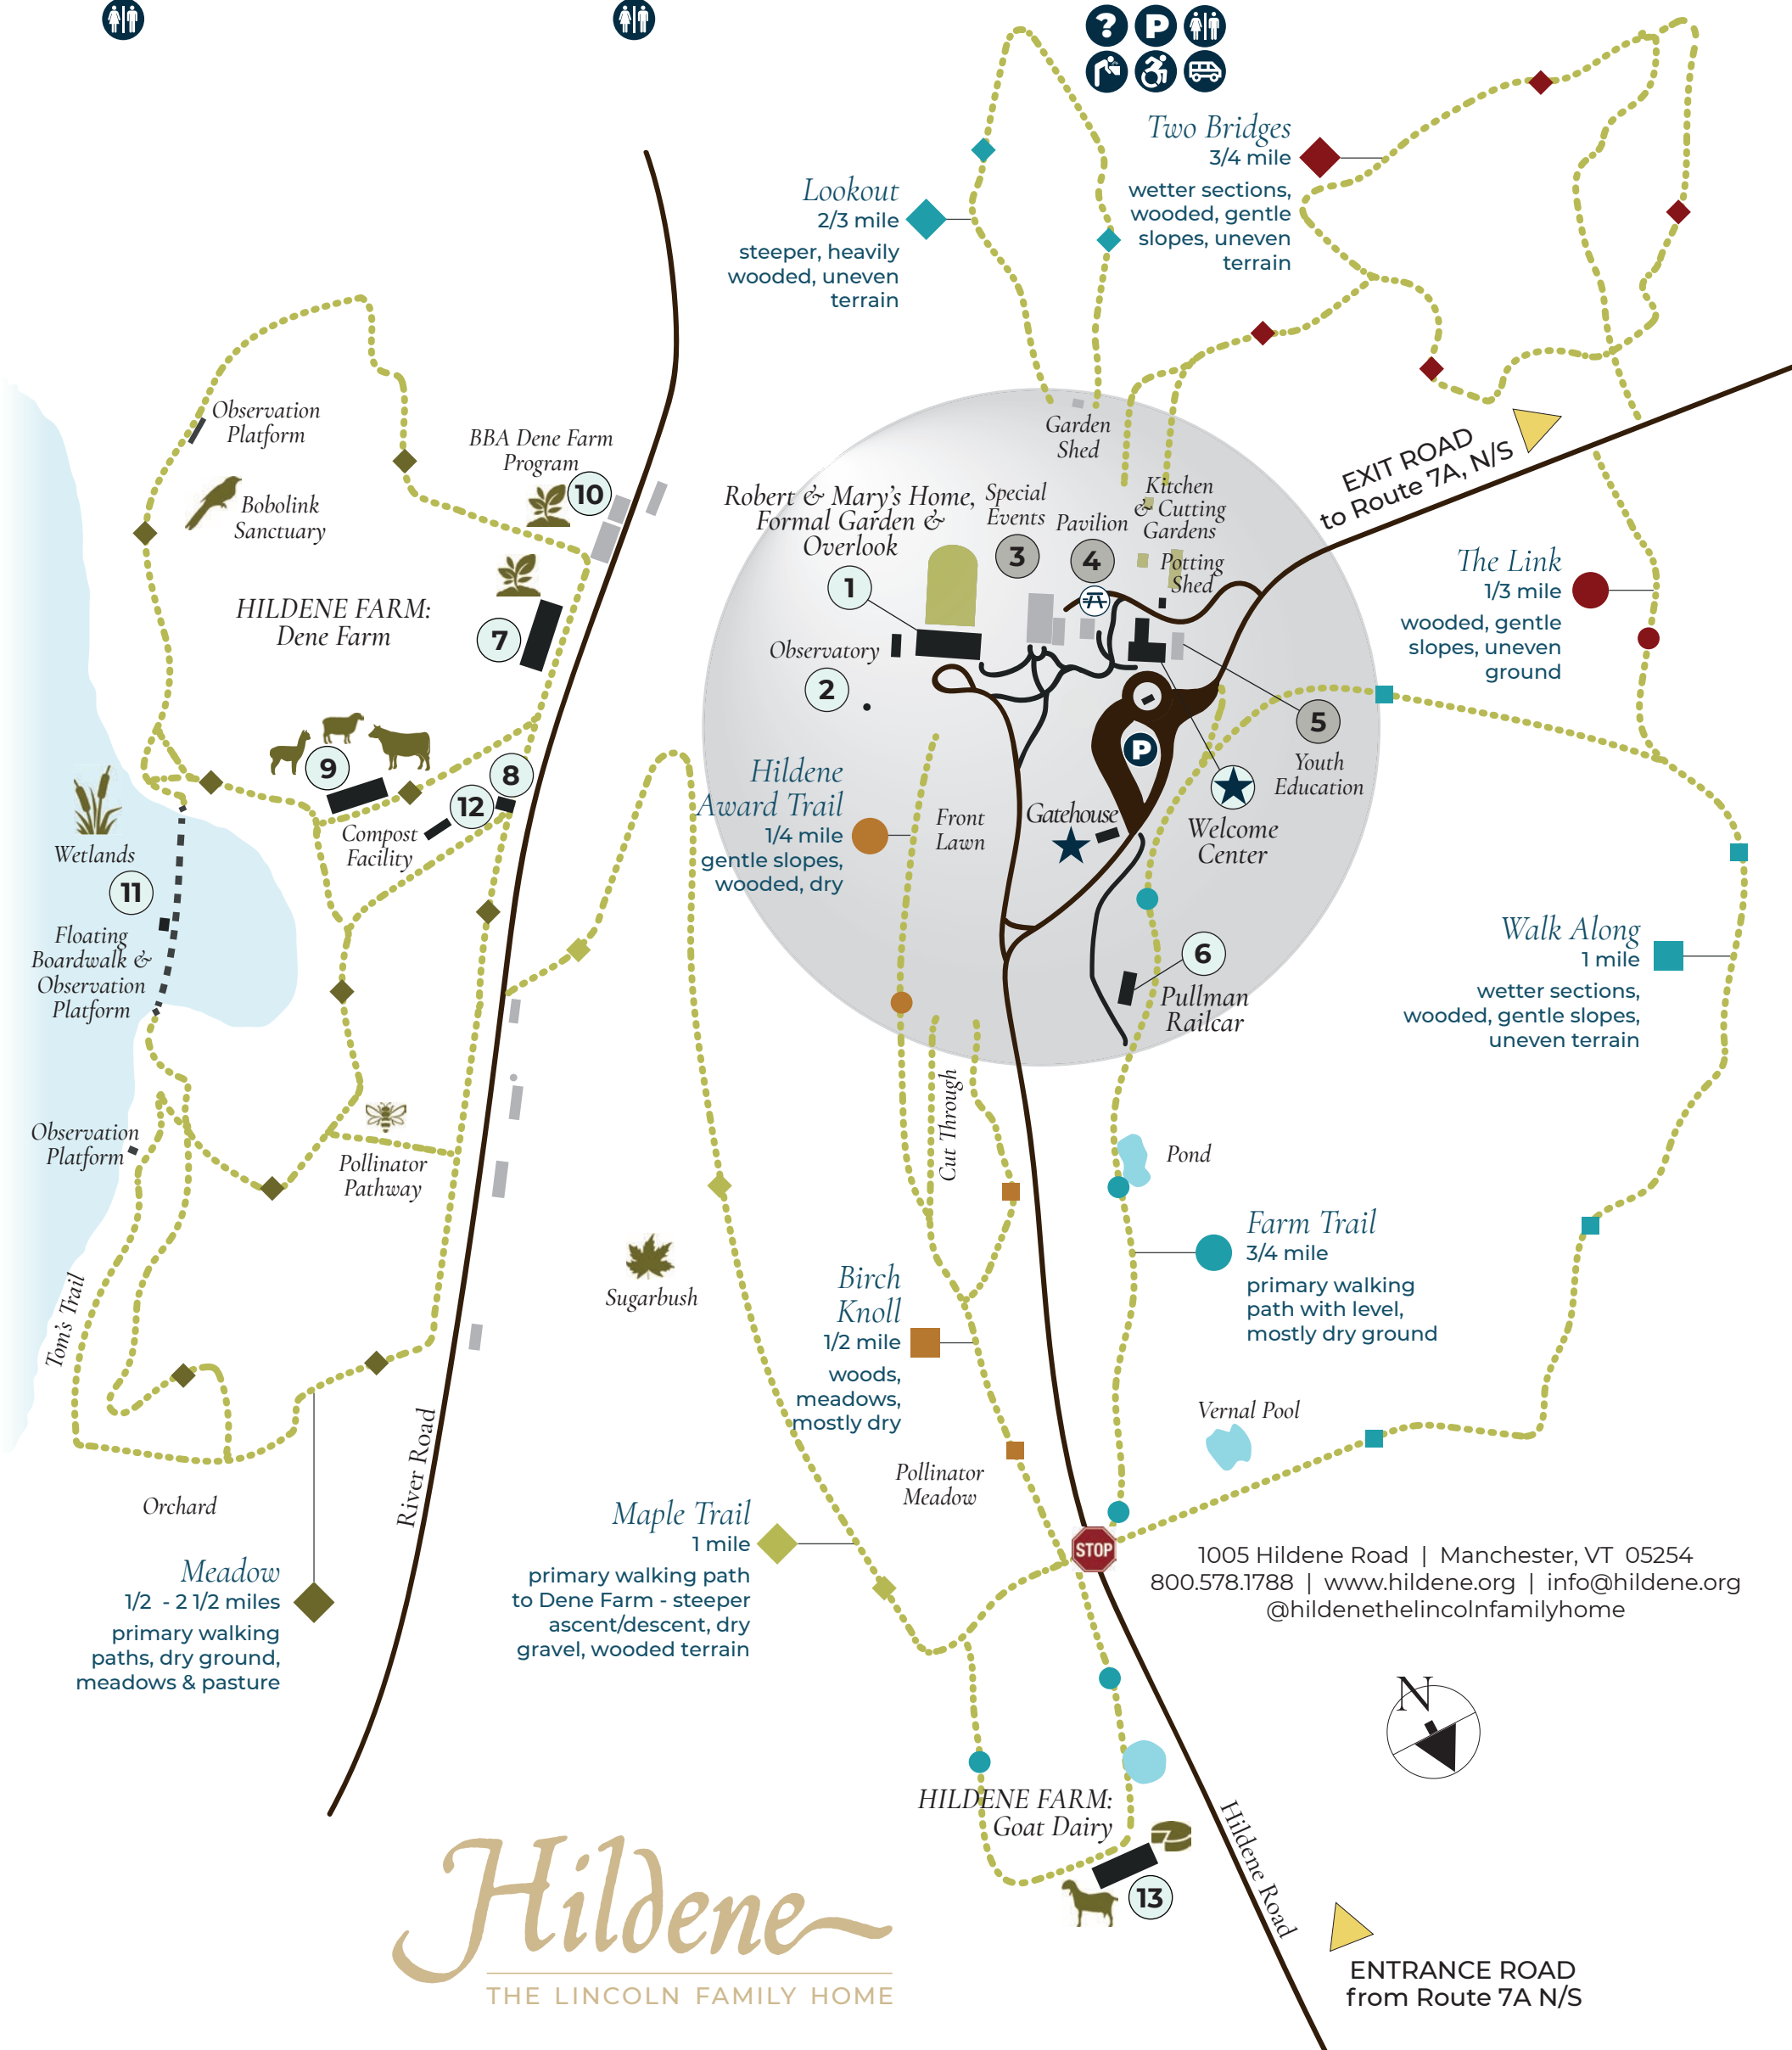

Robert & Mary's Home & Formal Garden  
c. 1905/1907

1

Robert's Observatory

2

Private Functions

3

Pavilion

4

Welcome Center & The Museum Store

5

Youth Education

6

Pullman railcar  
c. 1903

6

# Hildene

THE LINCOLN FAMILY HOME

Greenhouse & Teaching Classroom

7

Hollow School  
c. 1832

8

Animal Barn

9

BBA Dene Farm Program

10

Boardwalk & Observation Platform

11

Apiary

12

Goat Dairy & Cheesemaking

13